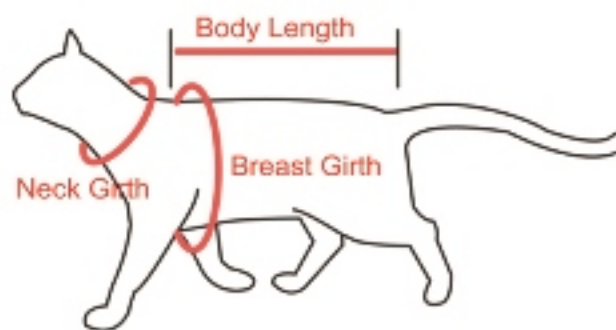

Catspia® Standard Size Measurement Chart

Apparel

(cm/inch)

Size		Body Length	Breast Girth	Neck Girth
S	T-shirts Type	27 / 10.6	36 / 14.1	21 / 8.2
	Dress Type	26 / 10.2	36 / 14.1	21 / 8.2
M	T-shirts Type	32 / 12.5	42 / 16.5	26 / 10.2
	Dress Type	31 / 12.2	42 / 16.5	26 / 10.2
L	T-shirts Type	37 / 14.5	48 / 18.8	31 / 12.2
	Dress Type	37 / 14.5	48 / 18.8	28 / 11

Neckwear

(cm/inch)

Size	Neck Girth
S	3cm x15~20cm (5.9~7.8)
M	3cm x20~25cm (7.8~9.8)
L	3cm x25~30cm (9.8~11.8)