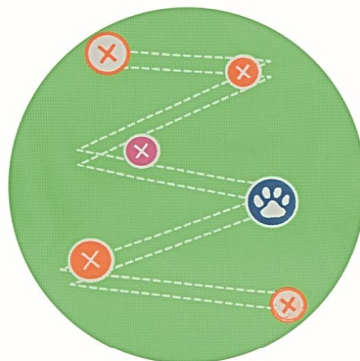

TAFFY

STYLE NO. : PAOB-OP1232
COLOR : PINK / ORANGE / GREEN
SIZE : S / M / L
MATERIAL : POLYESTER 65% RAYON 35% / POLYESTER 100%

- Colorful and lightweight one piece dress
- Star pattern and solid schemed
- Decorated with pockets on the skirt
- Coordinated with PAOB-PT1232