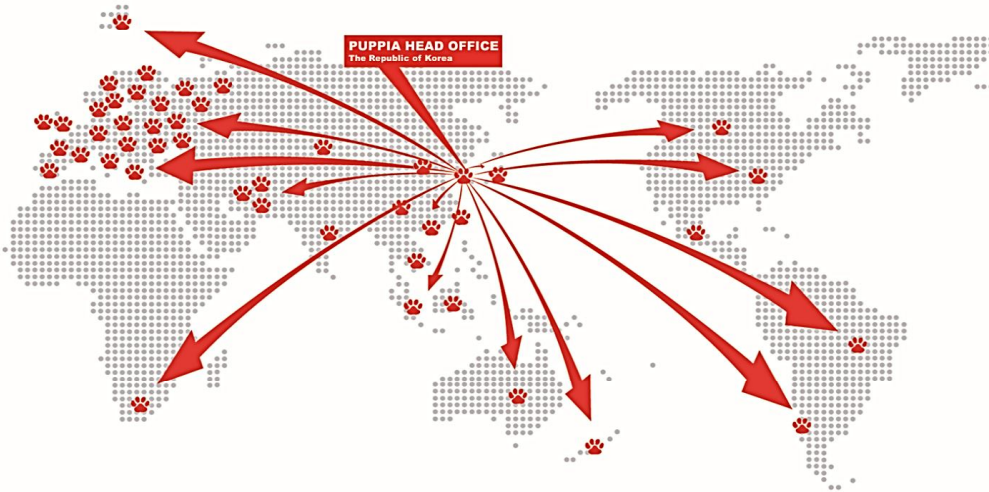

Harness selected as World Class Product of Korea

World Class Product of Korea is :

World Class Product of Korea is introduced since 2001 by the government for active exportations.

The honor is rewarded if the worldwide market scale is 50million dollars, annual export volume is more than 5 million dollars, and within 5% of the world's market share of the category.

세계일류상품

HEAD OFFICE

4th Floor, 65, Bonghwasan-ro,
Jungnang-gu, Seoul, Korea
Tel : 82 2 493 6178~9
Fax : 82 2 496 9712
www.puppia.co.kr
E-mail : epup1@epup.co.kr

US & CANADA

PUPPIA INTERNATIONAL, INC.
13-01 Pollitt Drive Extension Unit B
Fair Lawn, NJ 07410, USA
Tel : 1 201 773 6300
Fax : 1 866 364 1454
www.puppiaaus.com
E-mail : sales@puppiaaus.com

U.K. incl. FRANCE

PETLONDON
16 Wigmore St, London W1U 2RF
England
Tel : +44 207 580 7580
Fax : +44 207 323 2322
www.petlondon.com

AUSTRALIA

Time Pet Products
Unit 3, Building 10, 2 Middleton Street,
Southport, Qld, 4215
Australia
Tel : 07 55313548
Fax : 07 55326038
www.timeproducts.com.au

AUSTRIA

Puppia Austria
Vogelweiderstrasse 44a
5020 Salzburg
Austria
Tel : +43 662 827 247
Fax : +43 662 234 669 069
www.puppia.at

BRAZIL

PUPPIA BRASIL
PAB ARTIGOS ANIMAIS LTDA
Tel: (5511) 3326-9009
www.puppia.com.br

CHINA

Your Pet Product Co., Ltd.
Building6, No.78, 1409 Lane Jidi Rd,
Minhang District, Shanghai,
China
Tel : +86-21-6296-8286
Fax : +86-21-6296-9565

FINLAND

Petpost Oy
Vanha Yhdystie 6 04430 JARVENPAA
T: +358 405 050 810
Fax No.: +358 42 5050810
www.puppia.fi

GERMANY

Puppia Germany
Ganghoferstraße 8
83451 Piding
Germany
Tel : +49 151 7210 7830
Fax : +49 861 900 599 932
www.mypuppia.de

ITALY

Slow Global
Cascina Malcotta
Stroppiana (Vercelli) 13010,
Italy
Tel : 0161-219438
Fax : 0161-220542
www.slowglobal.com

MALAYSIA

Little Toutou
Jalan Tropicana Selatan PJU3,
47301 Petaling Jaya,
Selangor, Malaysia
Tel: +6012-3680510
www.littletoutou.com.my

MEXICO

PUPPYLICIOUS
Tel : 044-55-1451-7281
55-1209-1914
www.puppylicious.com
www.facebook.com/PuppyliciousFAN

NETHERLANDS

Warmako B.V.
Leehove 105, 2678 MB De Lier
Netherlands
http://www.ipets.eu
Tel: +31 0174-421866

NORWAY

Yukon Hundestyr A/S
P.B. 76 Alnabru
0614 Oslo
Norway
Tel : +47 22 32 21 01
Fax : +47 22 32 03 39
www.4dogs.no

PORTUGAL

Dogs' Wish
Rua Professor Vieira de Almeida,
38B, Loja D - 1600-309 Lisboa
Tel / Fax : 217 525 488
www.dogswish.pt

RUSSIAN FEDERATION

4MYPETS
Russia-moscow
Dmitrovskoe shosse 100/2
Russia
Tel : +8 (925) 517-33-28
www.4mypets.ru

SWEDEN incl. DENMARK

PUPPIA SWEDEN
Victor Hasselblads gata 10 (bv)
431 21 Västra Frölunda
Sweden
Tel : +46 31 814184
www.puppia.se

SWITZERLAND

Puppia Schweiz GmbH
Brunnenstrasse 5
8604 Voketswil
Switzerland
Tel : +41438101948
Fax : +41438101950
www.puppia.org

TAIWAN

Pet Mall Co., Ltd. Taiwan
1F, No.46, Lane20, Sin-dong St.,
Taipei City 105, Taiwan
Tel: +886-2-2769-6825
Fax: +886-2-2769-6653
www.dogday.com.tw