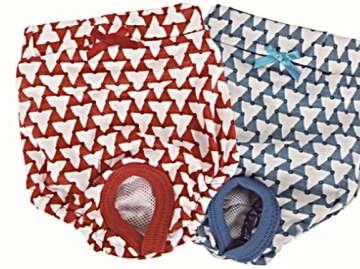

MARTINA SANITARY PANTY

STYLE NO. : PAOA-PT1229
COLOR : ORANGE RED / MD.BLUE
SIZE : S / M / L
MATERIAL : RAYON 90% COTTON 10%

- Geometrical pattern and solid schemed
- Coordinated with PAOA-OP1229