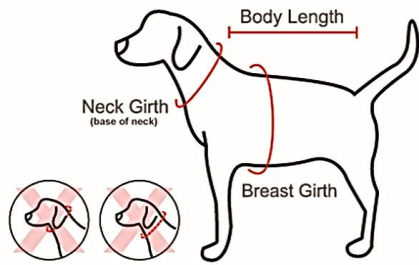

Puppia® Standard Size Measurement For Apparel

cm (inches)

Size	Body Length	*Breast Girth	Neck Girth	Dog Breed
XS	Dog Size 13~17 (5¹/₈ ~6³/₄)	22~27 (8³/₄ ~10⁵/₈)	13~18 (5¹/₈ ~6¹/₈)	Young Puppy (Smallest Dogs)
	T-shirts Type 14~16 (5¹/₂ ~6³/₈)	27~28 (10⁵/₈ ~11¹/₈)	17~19 (6³/₄ ~7¹/₂)	
	Coat Type 14~16 (5¹/₂ ~6³/₈)	28~30 (11¹/₈ ~11⁷/₈)	18~19 (7¹/₈ ~7¹/₂)	
S	Dog Size 17~23 (6³/₄ ~9¹/₈)	28~33 (11¹/₈ ~13)	18~23 (7¹/₈ ~8¹/₈)	Puppy Chihuahua, Miniature Pinscher Yorkshire Terrier
	T-shirts Type 17~19 (6³/₄ ~7¹/₂)	32~33 (12⁵/₈ ~13)	21~22 (8¹/₄ ~8³/₄)	
	Coat Type 17~19 (6³/₄ ~7¹/₂)	32~34 (12⁵/₈ ~13³/₈)	22~23 (8³/₄ ~9¹/₈)	
M	Dog Size 23~28 (9¹/₈ ~11)	34~40 (13³/₈ ~15³/₄)	23~27 (9¹/₈ ~10⁵/₈)	Middle size Maltese Shih Tzu, Toy Poodle (Middle Size Dogs)
	T-shirts Type 24~26 (9¹/₂ ~10¹/₄)	38~39 (15 X 15³/₈)	24~26 (9¹/₂ ~10¹/₄)	
	Coat Type 24~26 (9¹/₂ ~10¹/₄)	38~42 (15 X 16⁵/₈)	25~27 (9⁷/₈ ~10⁵/₈)	
L	Dog Size 28~35 (11~13³/₄)	40~45 (15³/₄ ~17³/₄)	27~31 (10⁵/₈ ~12¹/₄)	Maltese, Shih Tzu, Toy Poodle, Pekingese (Middle Size Miniature Schnauzer)
	T-shirts Type 27~29 (10⁵/₈ ~11¹/₂)	44~45 (17³/₈ ~17³/₄)	28~30 (11¹/₈ ~11⁷/₈)	
	Coat Type 27~29 (10⁵/₈ ~11¹/₂)	44~48 (17³/₈ ~18⁷/₈)	29~31 (11¹/₂ ~12¹/₄)	
XL	Dog Size 35~41 (13³/₄ ~16¹/₈)	46~50 (18¹/₈ ~19³/₄)	31~35 (12¹/₄ ~13⁷/₈)	Miniature Schnauzer, Pug Cocker Spaniel Fox Terrier
	T-shirts Type 31~34 (12¹/₄ ~12³/₈)	48~50 (18⁷/₈ ~19³/₄)	32~34 (12⁵/₈ ~13³/₈)	
	Coat Type 32~35 (12⁵/₈ ~13⁷/₈)	50~53 (19³/₄ ~20⁷/₈)	32~35 (12⁵/₈ ~13⁷/₈)	
XXL	Dog Size 41~47 (16¹/₈ ~18¹/₂)	51~59 (20¹/₈ ~23¹/₄)	35~39 (13⁷/₈ ~15³/₈)	Cocker Spaniel Bichon Frise Chinese Shar-pei
	T-shirts Type 36~39 (14¹/₄ ~15³/₈)	58~60 (22⁷/₈ ~23⁵/₈)	35~37 (13⁷/₈ ~14⁵/₈)	
	Coat Type 38~40 (15 ~15³/₄)	58~63 (22⁷/₈ ~24⁷/₈)	37~40 (14⁵/₈ ~15³/₄)	
3L	Dog Size 48~58 (18⁷/₈ ~22⁷/₈)	60~69 (23⁵/₈ ~27¹/₄)	39~42 (15³/₈ ~16⁵/₈)	French Bulldog Pug, Boxer Golden Retriever Siberian Husky Standard Poodle Labrador Retriever
	T-shirts Type 42~46 (16⁵/₈ ~18¹/₈)	64~68 (25¹/₄ ~26⁷/₈)	41~43 (16¹/₈ ~17)	
	Coat Type 44~47 (17³/₈ ~18¹/₂)	66~72 (26 ~28³/₈)	43~46 (17 ~18¹/₈)	
4L	Dog Size 58~63 (22⁷/₈ ~24³/₄)	81~87 (31⁷/₈ ~34¹/₄)	42~46 (16¹/₂ ~18¹/₈)	Alaskan Malamute Collie
	T-shirts Type --	--	--	
	Coat Type 59~60 (23¹/₄ ~23⁵/₈)	70~86 (27¹/₂ ~33⁷/₈)	44~48 (16³/₈ ~18⁷/₈)	
5L	Dog Size 64~70 (25¹/₄ ~27¹/₂)	88~94 (34⁵/₈ ~37)	47~50 (18¹/₂ ~19³/₄)	
	T-shirts Type --	--	--	
	Coat Type 61~67 (24 ~26³/₈)	87~96 (34¹/₄ ~37³/₄)	48~52 (18⁷/₈ ~20¹/₂)	

*Choose the right size Puppia® products based on mainly breast girth.