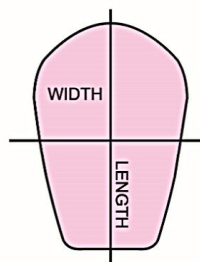

Pug, 7kg (15.4lbs), L

ANGEL HEART

STYLE NO. : PAMD-SO073
 COLOR : PINK / SKY BLUE
 SIZE : S / M / L
 MATERIAL : COTTON 90% POLYESTER 8% OTHER 2%

- * Angel heart interlock
- * Cute and lovely style
- * Non skid pad to prevent slipping
- * Set of 4 socks

Poodle, 6.5kg (14.3lbs), L

Socks specification <Tolerance(±0.5cm)>

(cm/inches)

SIZE	Length	Width
S	8.5 / 3.34	3 / 1.18
M	9.5 / 3.74	3 / 1.18
L	11 / 4.33	3.5 / 1.37

MISCELLANEOUS

P.B. (A-type)

STYLE NO. : PAMD-SH067
 COLOR : BABY PINK / BABY BLUE
 SIZE : 1 / 2 / 3 / 4 / 5 / 6
 MATERIAL : SHELL : COTTON 100%
 LINING : POLYESTER 100%