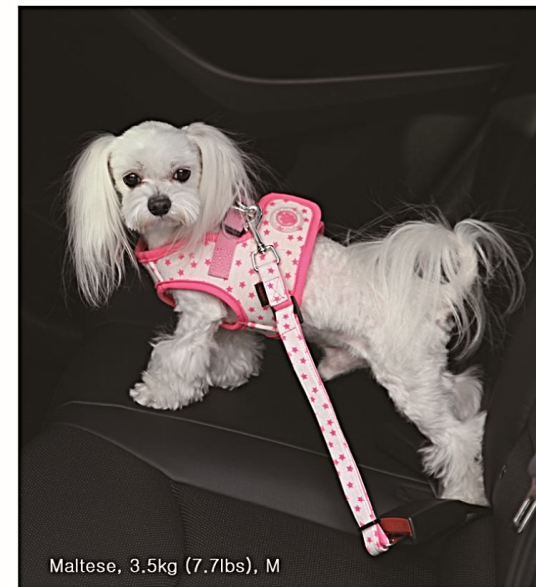

Maltese, 3.5kg (7.7lbs), M